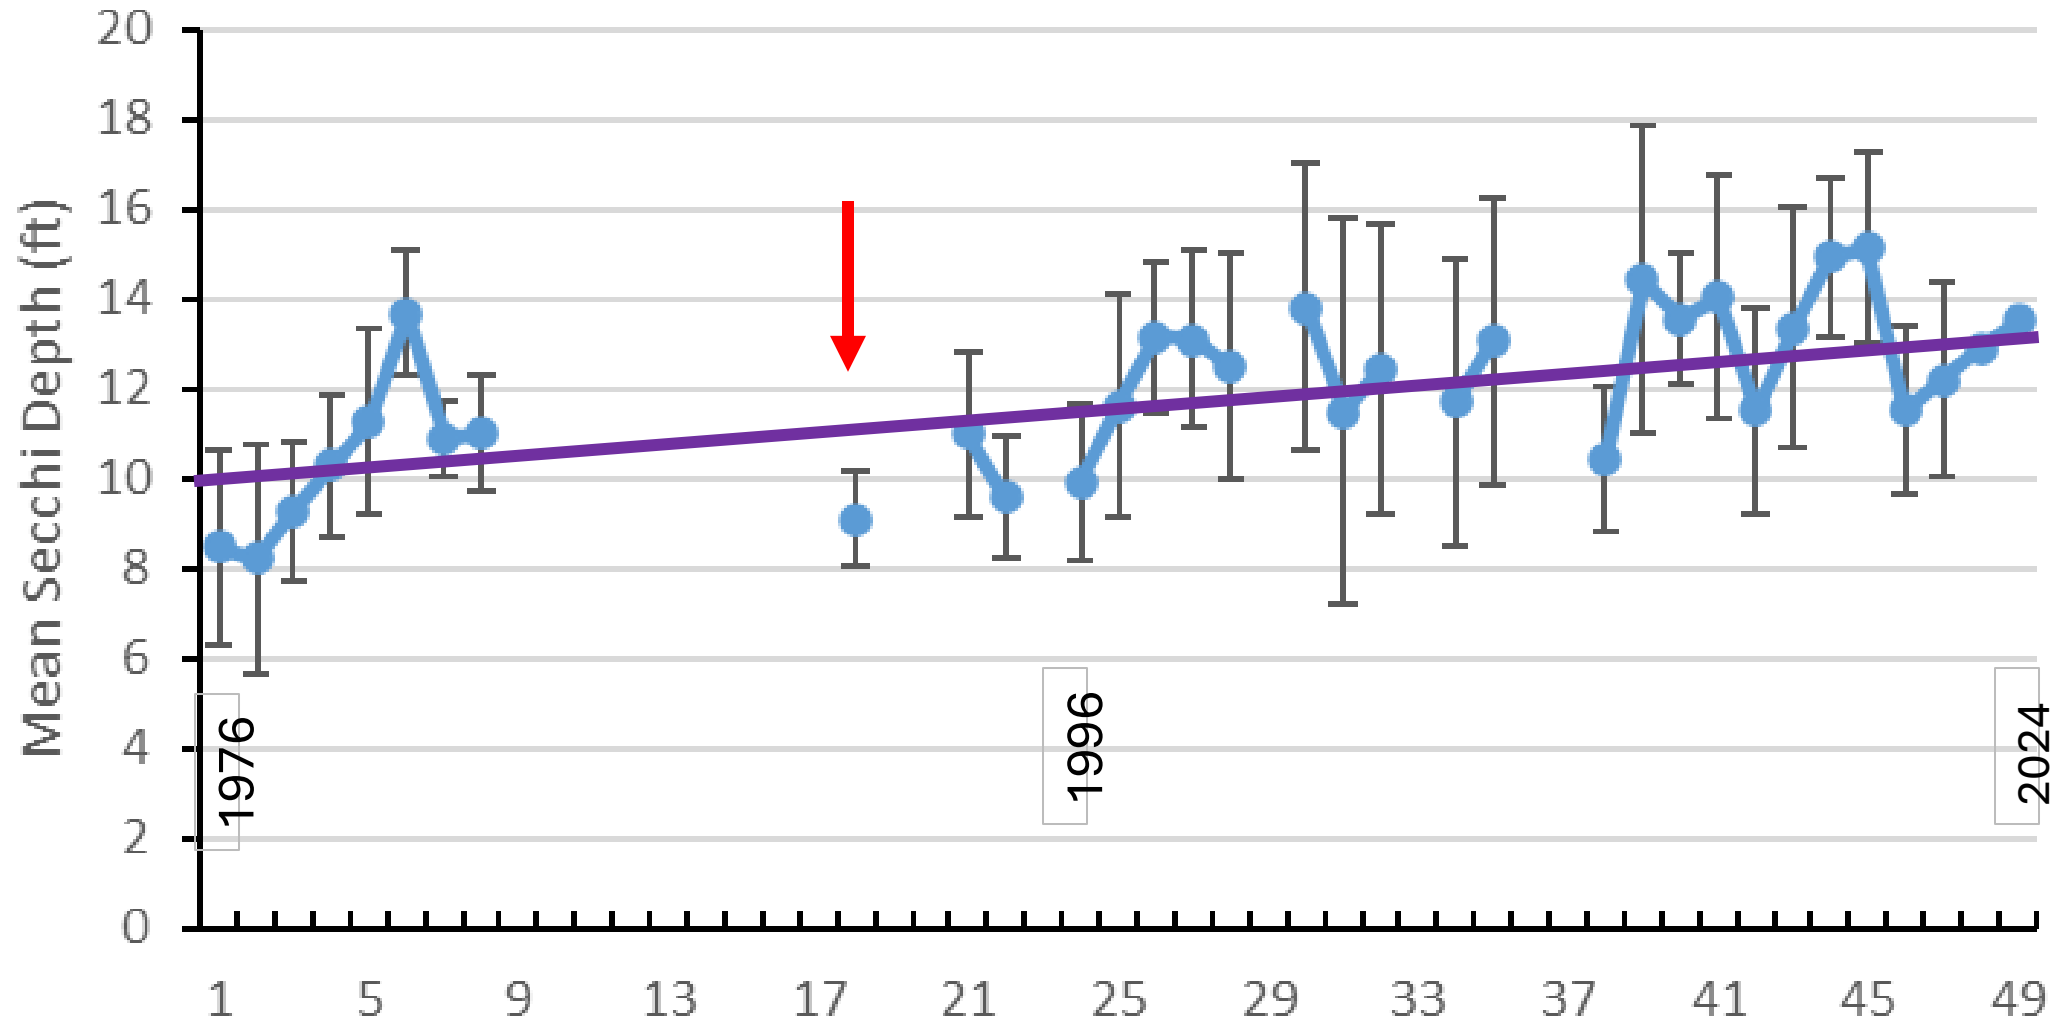

Elodea sp.
(aquarium plant)

Density of Aquatic Plants – North Lake 2023

Keiser & Assoc.

Plant Treatment Areas – North Lake 2023

Note: Treatment Areas
Are Quite Small!

North Lake Clarity (Secchi Disk by year)

Total Phosphorus – North Lake

Bottom (55 ft) Temperature – North Lake

Dissolved Oxygen/Temp – North Lake

May 2015

July 2015

Filamentous Algae – North Lake

Early Spring until about end of May. No roots, so difficult to treat