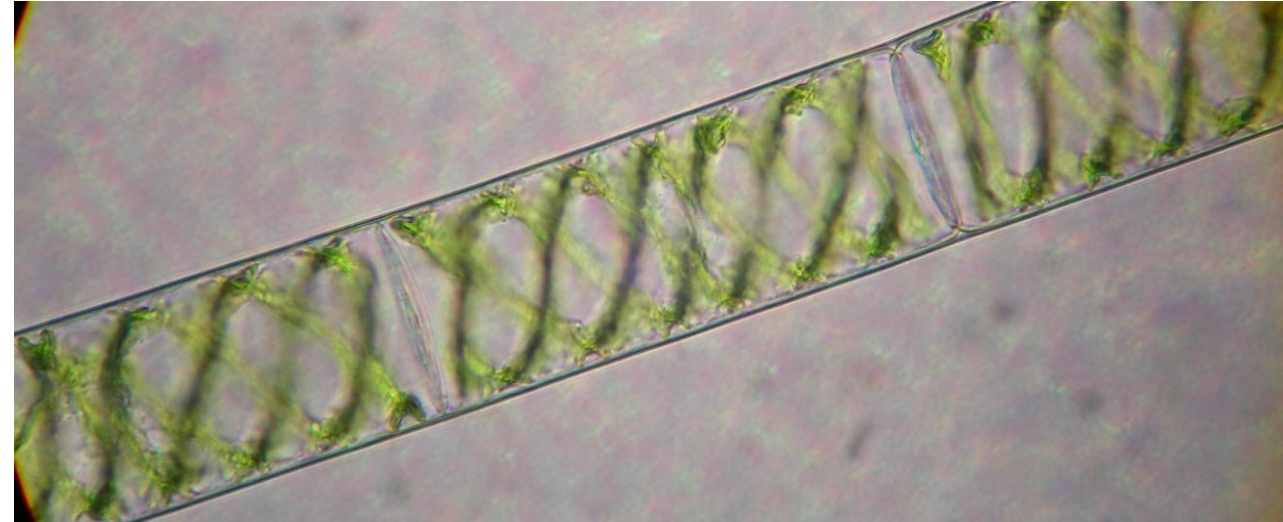

Total Phosphorus – North Lake

Bottom (55 ft) Temperature – North Lake

Dissolved Oxygen/Temp – North Lake

May 2015

July 2015

Filamentous Algae – North Lake

Early Spring until about end of May. No roots, so difficult to treat