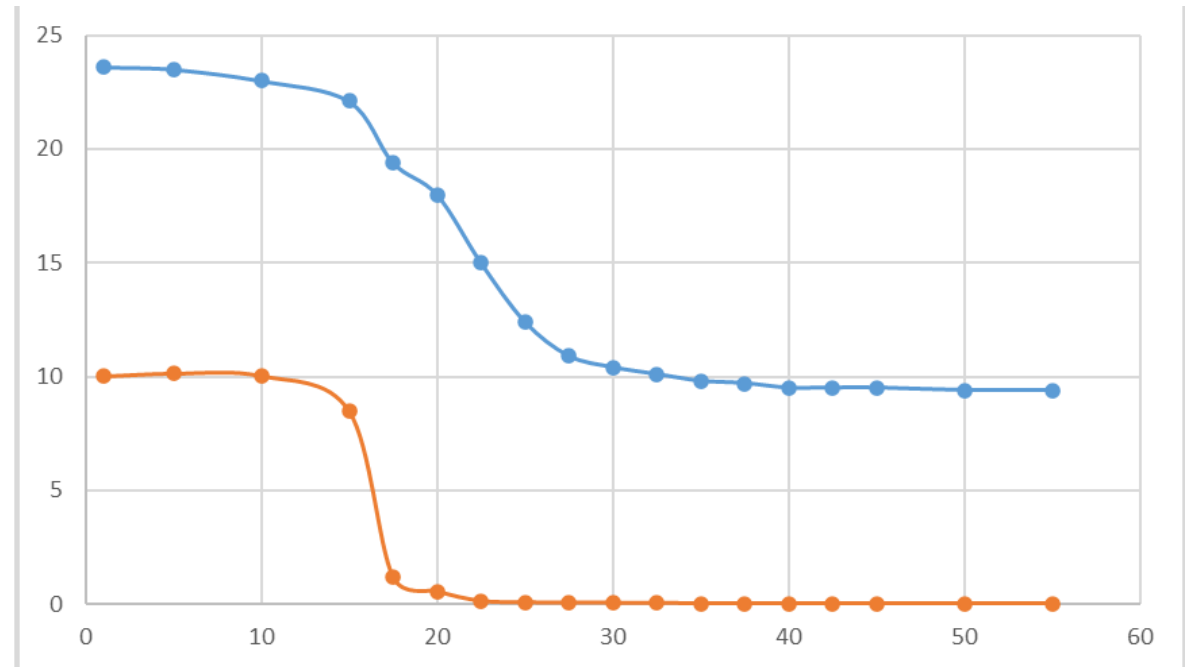

Total Phosphorus – North Lake

Bottom (55 ft) Temperature – North Lake

Dissolved Oxygen/Temp – North Lake

May 2015

July 2015

Filamentous Algae – North Lake

Early Spring until about end of May. No roots, so difficult to treat