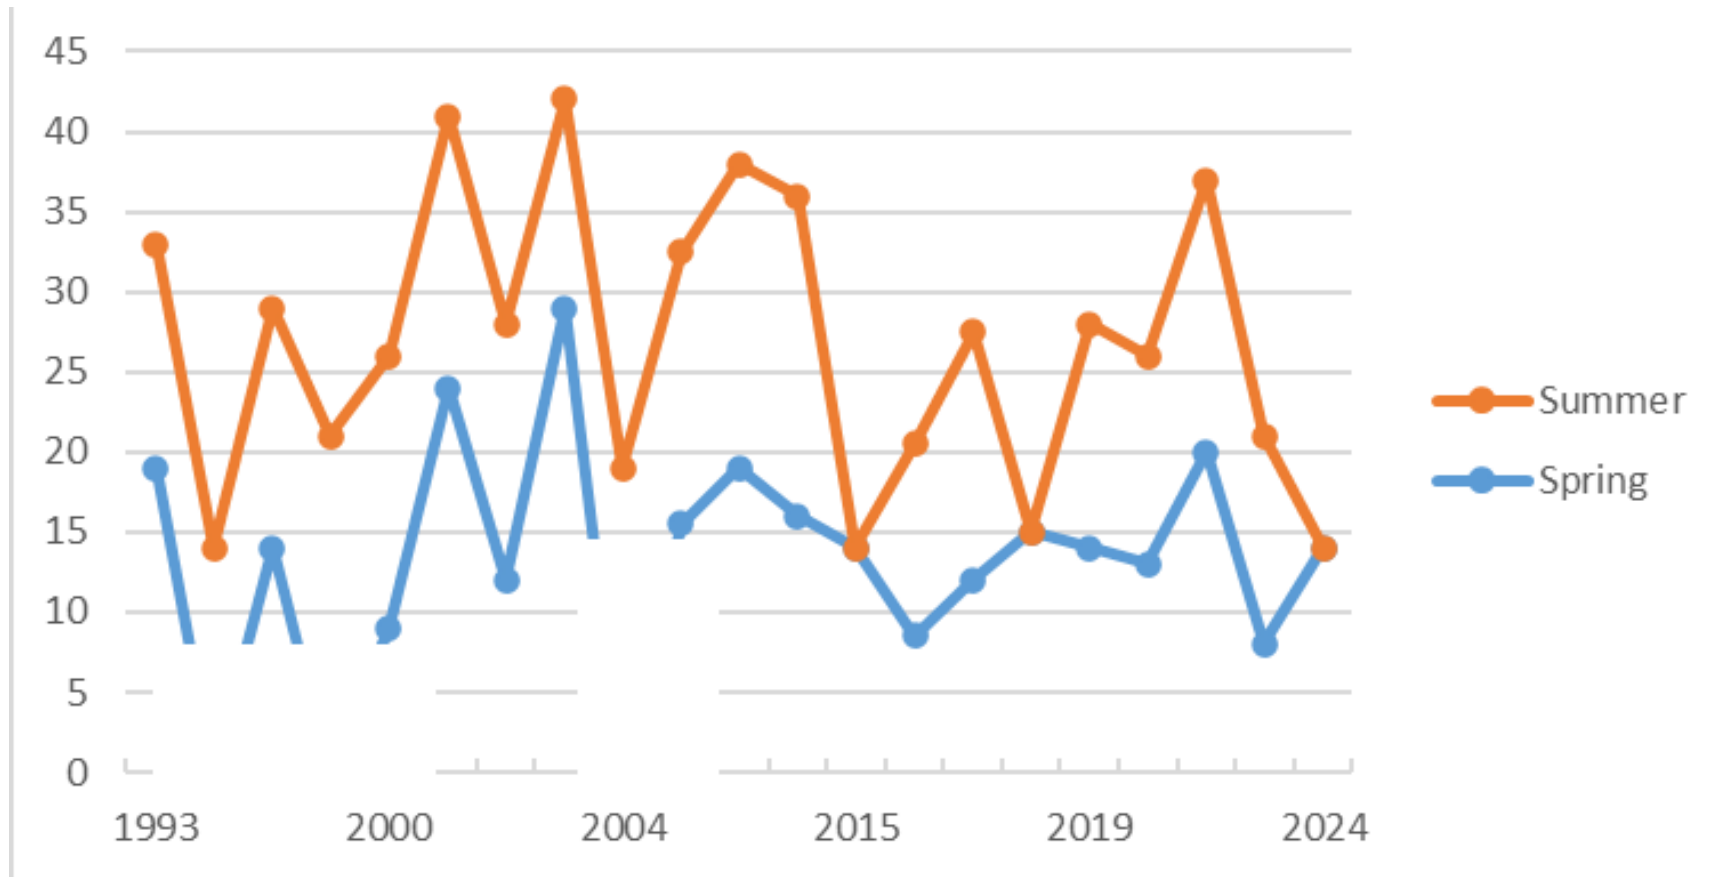

Total Phosphorus – North Lake