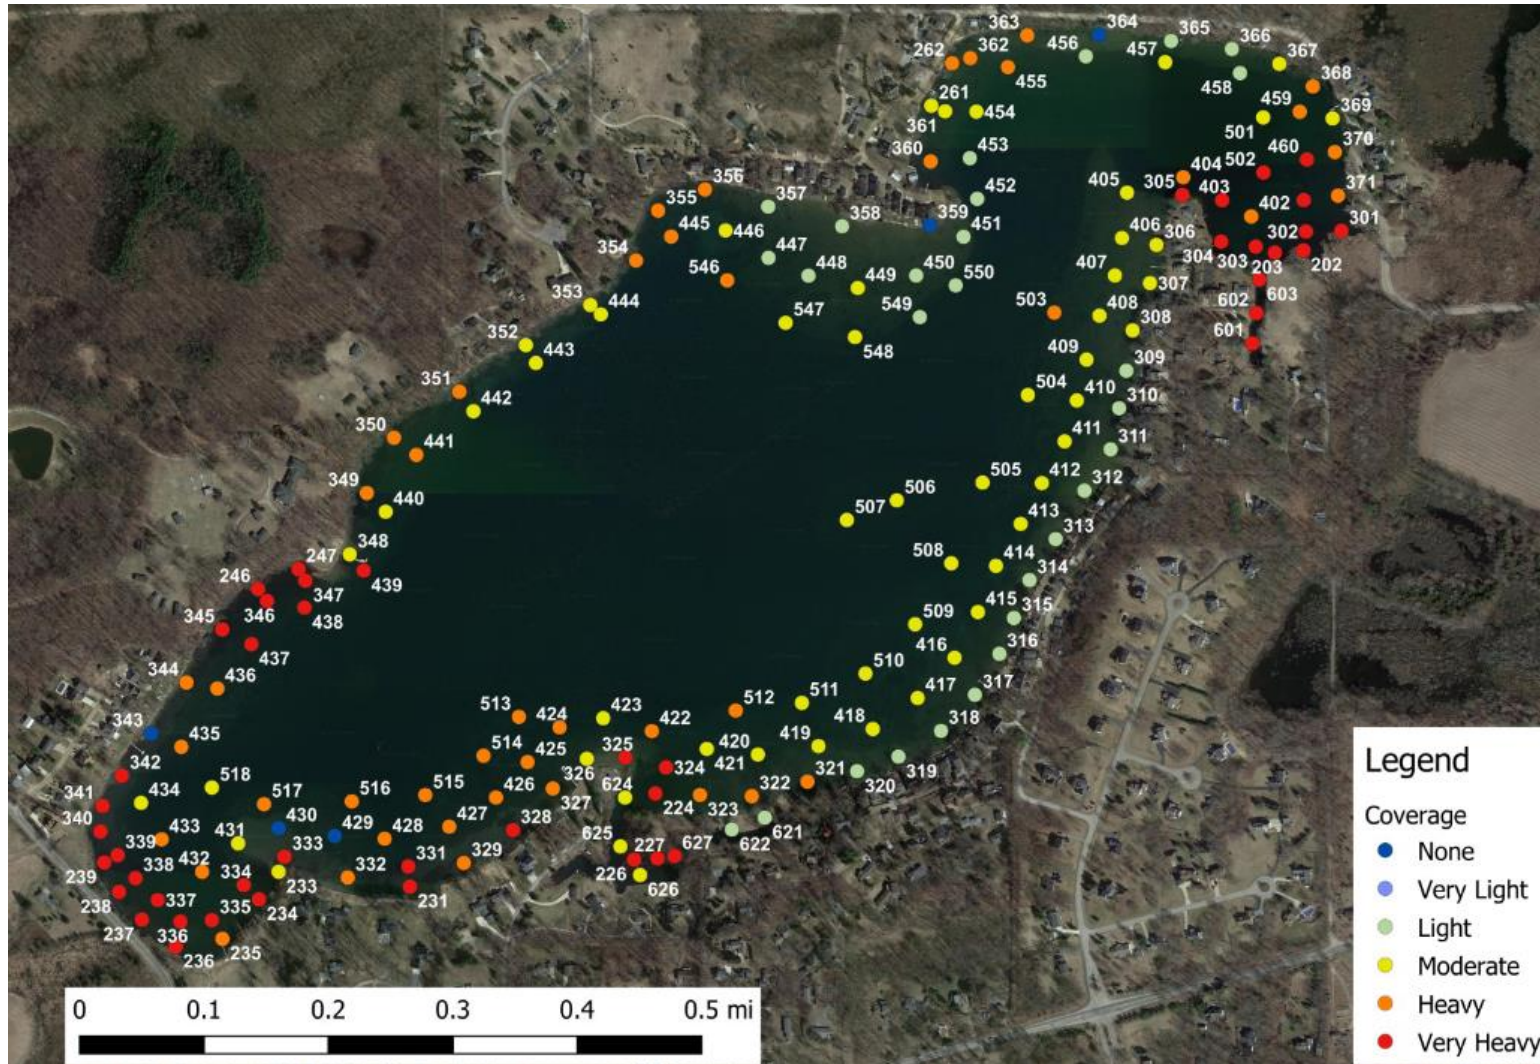

Summary: Water Quality

North Lake

Washtenaw County, MI

2024

Invasive Aquatic Plants

Eurasian
watermilfoil

Starry
Stonewort

Curly Leaf
Pondweed

Elodea sp.
(aquarium plant)

Density of Aquatic Plants – North Lake 2023

Keiser & Assoc.

Plant Treatment Areas – North Lake 2023

Note: Treatment Areas
Are Quite Small!

North Lake Clarity (Secchi Disk by year)

Total Phosphorus – North Lake

Bottom (55 ft) Temperature – North Lake

Dissolved Oxygen/Temp – North Lake

May 2015

July 2015

Filamentous Algae – North Lake

Early Spring until about end of May. No roots, so difficult to treat