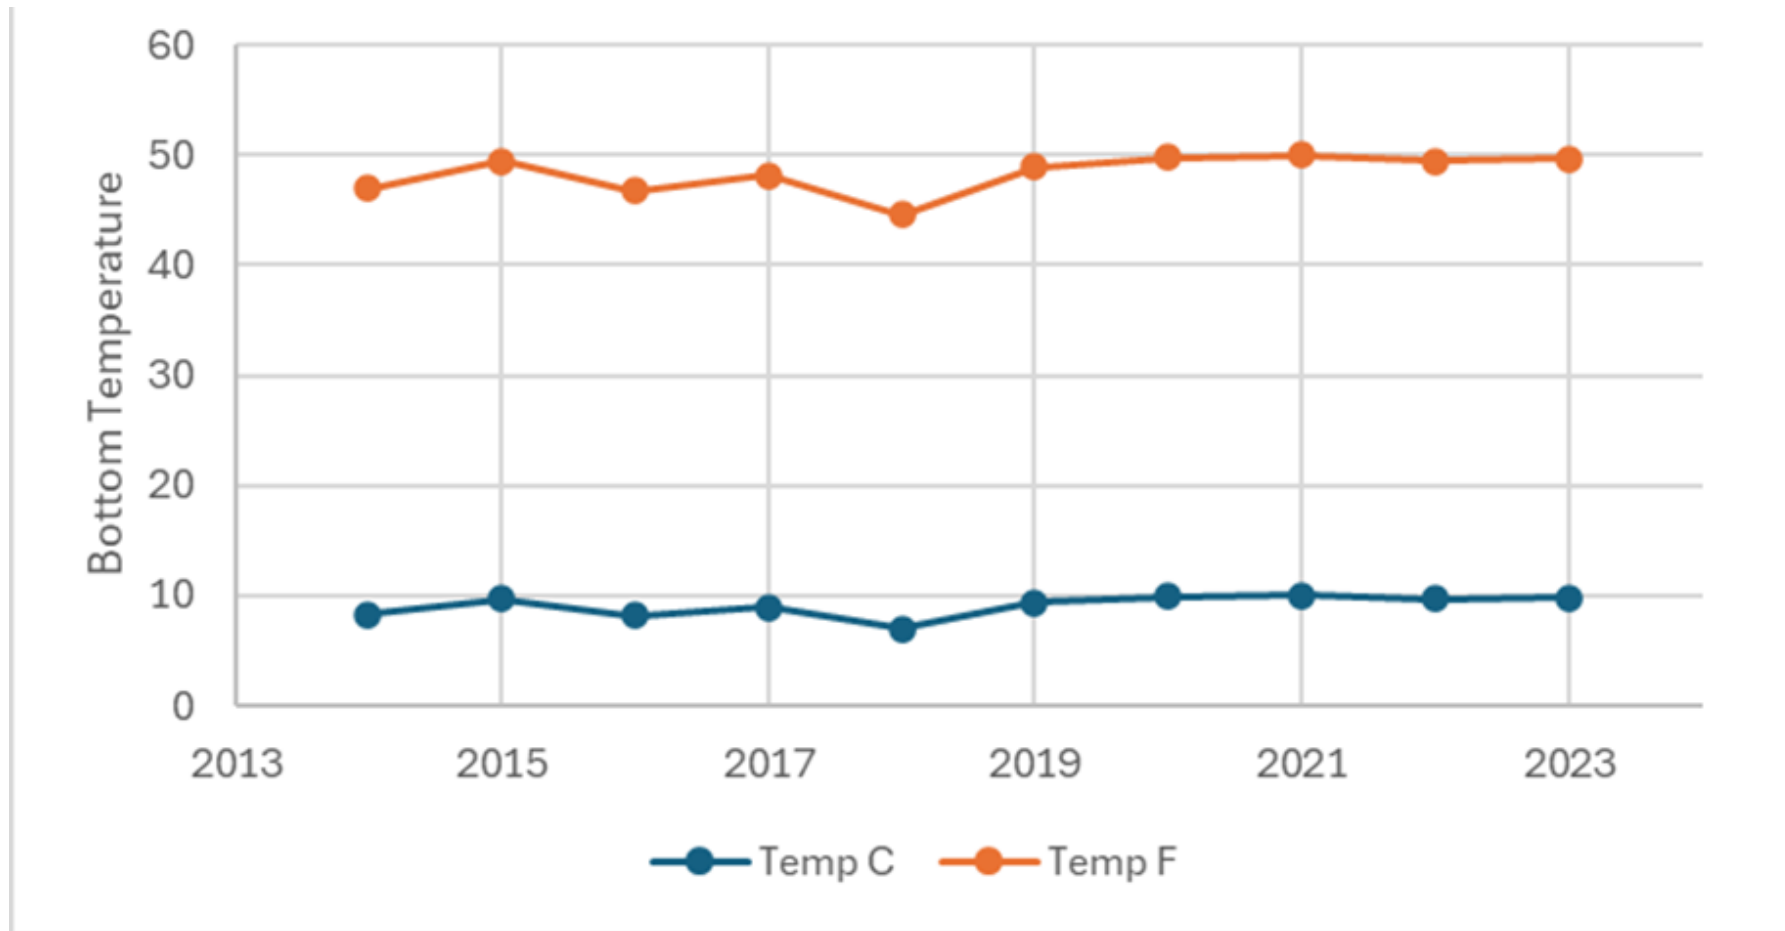

Bottom (55 ft) Temperature – North Lake