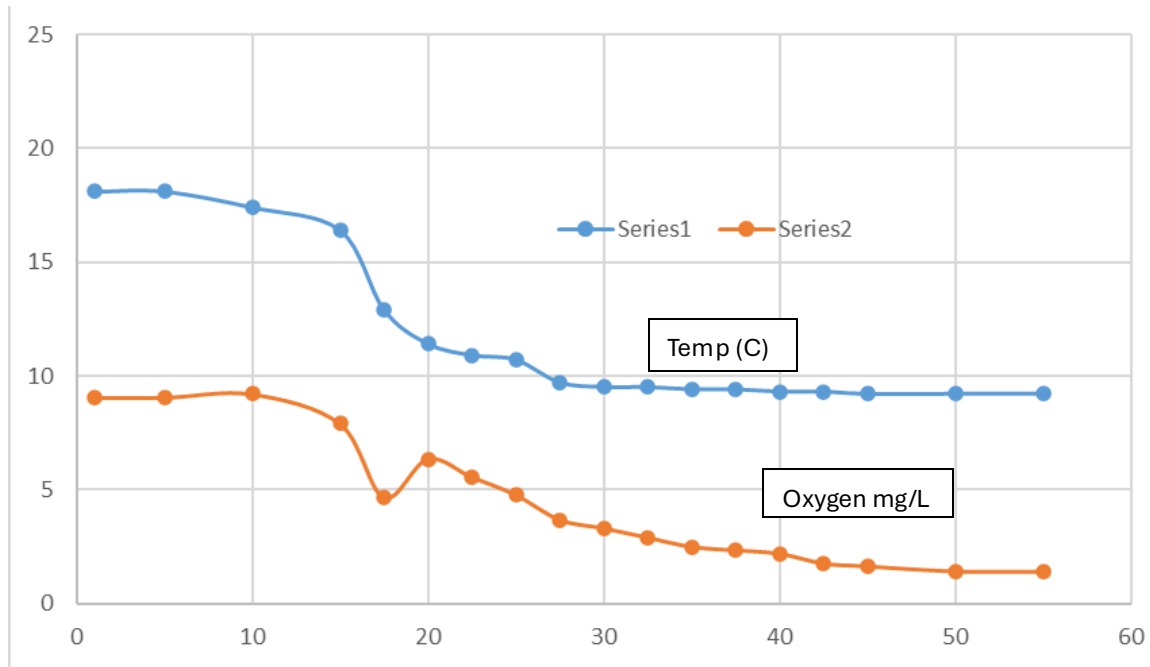

Dissolved Oxygen/Temp – North Lake

May 2015